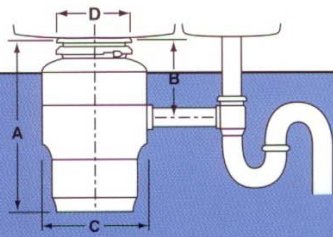

Ph: 07 3355 1591 Free-call 1800 654 440 Fax: 07 3855 3332

Email: info@aquafresh.com.au Web: www.aquafresh.com.au

Model 75 Model 65 Model 55 Model 45 Model BF78

Full in home Warranty	5 years	4 years	3 years	2 years	3 years
Dura-drive heavy duty motor	●	●	●	●	●
Noise reduction	Ultra Quiet II System	Quiet Plus System	Standard Quiet System		Standard Quiet System
Two-way grinding action	●	●			●
Built-in air switch	●	●			
Optional air switch			●	●	
Continuous feed	●	●	●	●	Batch Feed
Stainless steel grind chamber	●				●
Non-corrosive grind chamber		●	●	●	
All stainless steel shredding system	●	●	●		●
SPECIFICATIONS					
HP	0.75 hp	0.65 hp	0.55 hp	0.50 hp	0.75 hp
RPM	1425	1425	1425	1425	1425
Grind chamber capacity	1405 ml	980 ml	980 ml	980 ml	1705 ml
DIMENSIONS					
A	321 mm	318 mm	318 mm	318 mm	403 mm
B	179 mm	168 mm	168 mm	168 mm	250 mm
C	210 mm	184 mm	173 mm	159 mm	191 mm
D Sink hole diameter	90 mm	90 mm	90 mm	90 mm	90 mm